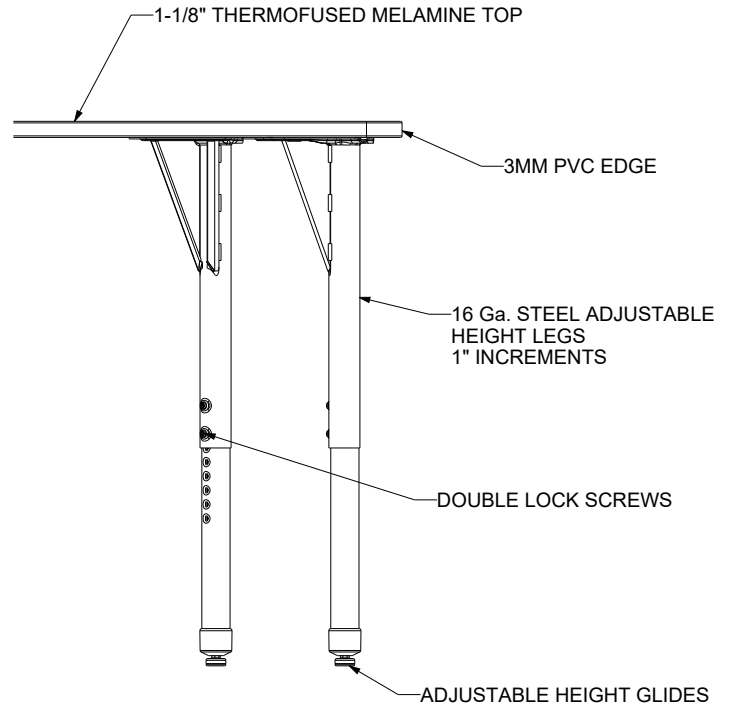

CONSTRUCTION

- Top constructed of 1 1/8" particleboard with thermo-fused melamine surface on top and bottom
- Thermally fused 3mm PVC edge banding
- Pre-drilled holes for easy leg assembly
- Upper leg constructed of 16-gauge, 2" round steel mounted on a 12-gauge steel plate, fully coated with a durable powder coat finish
- Lower adjustable leg constructed of 16-gauge steel with a chrome-plated finish, tapped at 1" intervals for adjustment from (21" - 31") or (32" - 42") leg heights
- 16-gauge 1" square tubular steel stretcher attached to all tables 54" in length or longer
- Adjustable nylon glides allow for easy for leveling

FINISHES

WORKSURFACE LAMINATES

Available with matching edge band except Gray Nebula.

DRY ERASE LAMINATES Available with color edge band.

OPTIONAL EDGE BAND COLORS

METAL LEG OPTIONS

WARRANTY

10 Year Limited

CERTIFICATIONS

Worksurfaces are UL Greenguard Gold certified

LEG SIZE OPTIONS

This specification information is provided for general reference only and is subject to change without notice. While every effort has been made to ensure accuracy, Marco makes no warranties, express or implied, regarding the completeness or correctness of the details presented. Users should always verify specifications with the latest product documentation before making any purchasing decisions.