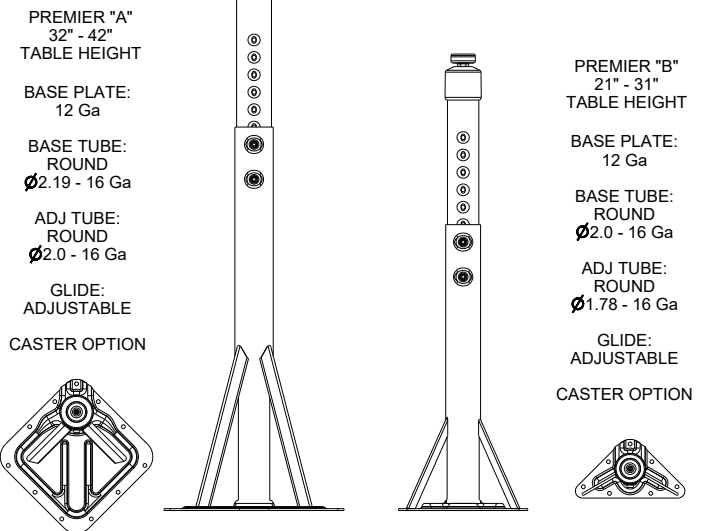

LEG SIZE OPTIONS

This specification information is provided for general reference only and is subject to change without notice. While every effort has been made to ensure accuracy, Marco makes no warranties, express or implied, regarding the completeness or correctness of the details presented. Users should always verify specifications with the latest product documentation before making any purchasing decisions.