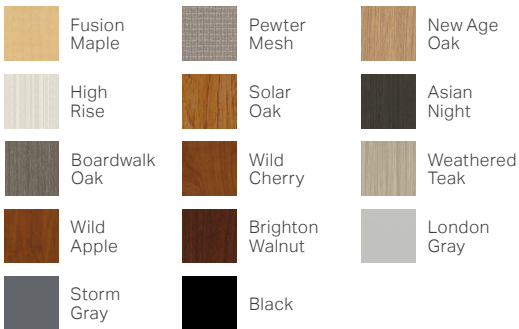

FINISHES

LAMINATES

DIMENSIONS

Model #	Width	Depth	Height	Weight
L003-24	23"	20"	40"	64 lb.

WARRANTY

10 Year Limited

CERTIFICATIONS

UL Greenguard Gold certified