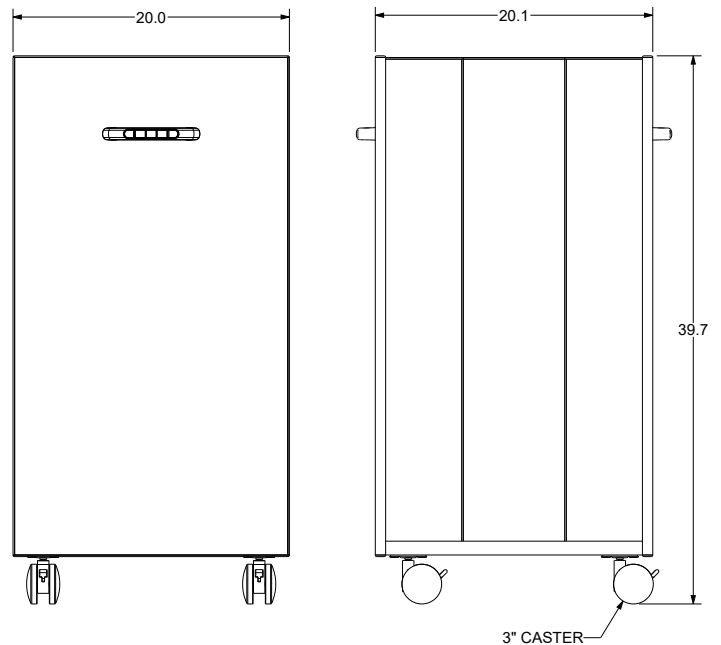

CONSTRUCTION

- Side panels: 3/4" thick particleboard with thermally fused laminate surface on both sides
- Base: 1" thick particleboard with thermally fused laminate on both sides
- Plastic handles at each end for easy moving
- Open slot allows cushions to roll through on edge
- 3" black heavy duty locking casters
- 3mm PVC edge banding
- Marblock connectors

FINISHES

LAMINATES

DIMENSIONS

Model #	Width	Depth	Height	Weight
L002-24	42"	20"	40"	104 lb.

WARRANTY

10 Year Limited

CERTIFICATIONS

UL Greenguard Gold certified

MARCO™

Specification Sheet

CUSHION CADDIES

6 Capacity

CONSTRUCTION

- Side panels: 3/4" thick particleboard with thermally fused laminate surface on both sides
- Base: 1" thick particleboard with thermally fused laminate on both sides
- Plastic handles at each end for easy moving
- Open slot allows cushions to roll through on edge
- 3" black heavy duty locking casters
- 3mm PVC edge banding
- Marblock connectors

FINISHES

LAMINATES

DIMENSIONS

Model #	Width	Depth	Height	Weight
L003-24	23"	20"	40"	64 lb.

WARRANTY

10 Year Limited

CERTIFICATIONS

UL Greenguard Gold certified