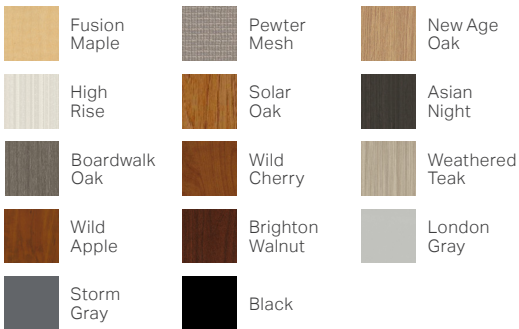

CONSTRUCTION

- Side panels: 3/4" thick particleboard with thermally fused laminate surface on both sides
- Base: 1" thick particleboard with thermally fused laminate on both sides
- Plastic handles at each end for easy moving
- Open slot allows cushions to roll through on edge
- 3" black heavy duty locking casters
- 3mm PVC edge banding
- Marblock connectors

FINISHES

LAMINATES

DIMENSIONS

Model #	Width	Depth	Height	Weight
L002-24	42"	20"	40"	104 lb.

WARRANTY

10 Year Limited

CERTIFICATIONS

UL Greenguard Gold certified