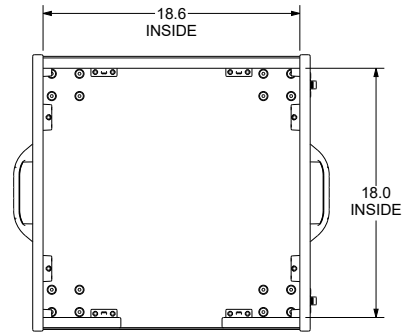

FINISHES

LAMINATES

DIMENSIONS

Model #	Width	Depth	Height	Weight
L002-24	42"	20"	40"	104 lb.

WARRANTY

10 Year Limited

CERTIFICATIONS

UL Greenguard Gold certified

MARCO™

Specification Sheet

CUSHION CADDIES

6 Capacity

CONSTRUCTION

- Side panels: 3/4" thick particleboard with thermally fused laminate surface on both sides
- Base: 1" thick particleboard with thermally fused laminate on both sides
- Plastic handles at each end for easy moving
- Open slot allows cushions to roll through on edge
- 3" black heavy duty locking casters
- 3mm PVC edge banding
- Marblock connectors

FINISHES

LAMINATES

DIMENSIONS

Model #	Width	Depth	Height	Weight
L003-24	23"	20"	40"	64 lb.

WARRANTY

10 Year Limited

CERTIFICATIONS

UL Greenguard Gold certified