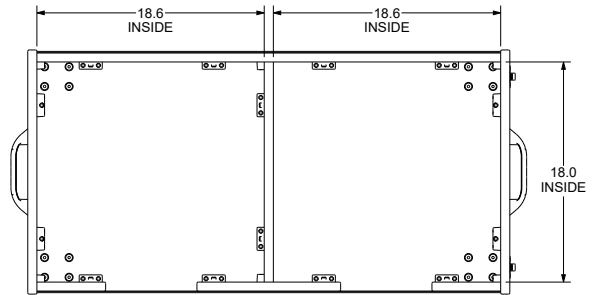

CONSTRUCTION

- Side panels: 3/4" thick particleboard with thermally fused laminate surface on both sides
- Base: 1" thick particleboard with thermally fused laminate on both sides
- Plastic handles at each end for easy moving
- Open slot allows cushions to roll through on edge
- 3" black heavy duty locking casters
- 3mm PVC edge banding
- Marblock connectors

FINISHES

LAMINATES

DIMENSIONS

Model #	Width	Depth	Height	Weight
L002-24	42"	20"	40"	104 lb.

WARRANTY

10 Year Limited

CERTIFICATIONS

UL Greenguard Gold certified

MARCO™

Specification Sheet

CUSHION CADDIES

6 Capacity

CONSTRUCTION

- Side panels: 3/4" thick particleboard with thermally fused laminate surface on both sides
- Base: 1" thick particleboard with thermally fused laminate on both sides
- Plastic handles at each end for easy moving
- Open slot allows cushions to roll through on edge
- 3" black heavy duty locking casters
- 3mm PVC edge banding
- Marblock connectors

FINISHES

LAMINATES

DIMENSIONS

Model #	Width	Depth	Height	Weight
L003-24	23"	20"	40"	64 lb.

WARRANTY

10 Year Limited

CERTIFICATIONS

UL Greenguard Gold certified