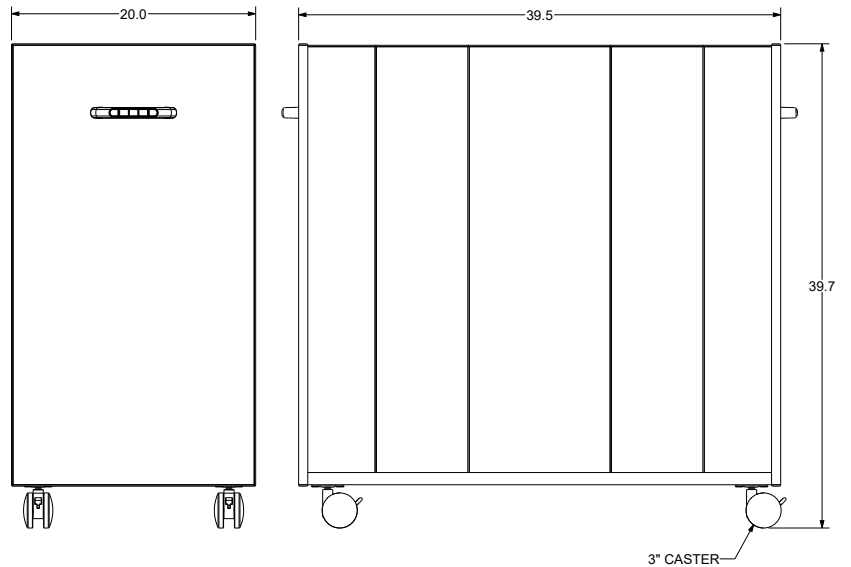

CONSTRUCTION

- Side panels: 3/4" thick particleboard with thermally fused laminate surface on both sides
- Base: 1" thick particleboard with thermally fused laminate on both sides
- Plastic handles at each end for easy moving
- Open slot allows cushions to roll through on edge
- 3" black heavy duty locking casters
- 3mm PVC edge banding
- Marblock connectors

FINISHES

LAMINATES

DIMENSIONS

Model #	Width	Depth	Height	Weight
L002-24	42"	20"	40"	104 lb.

WARRANTY

10 Year Limited

CERTIFICATIONS

UL Greenguard Gold certified

MARCO™

Specification Sheet

CUSHION CADDIES

6 Capacity

CONSTRUCTION

- Side panels: 3/4" thick particleboard with thermally fused laminate surface on both sides
- Base: 1" thick particleboard with thermally fused laminate on both sides
- Plastic handles at each end for easy moving
- Open slot allows cushions to roll through on edge
- 3" black heavy duty locking casters
- 3mm PVC edge banding
- Marblock connectors

FINISHES

LAMINATES

DIMENSIONS

Model #	Width	Depth	Height	Weight
L003-24	23"	20"	40"	64 lb.

WARRANTY

10 Year Limited

CERTIFICATIONS

UL Greenguard Gold certified