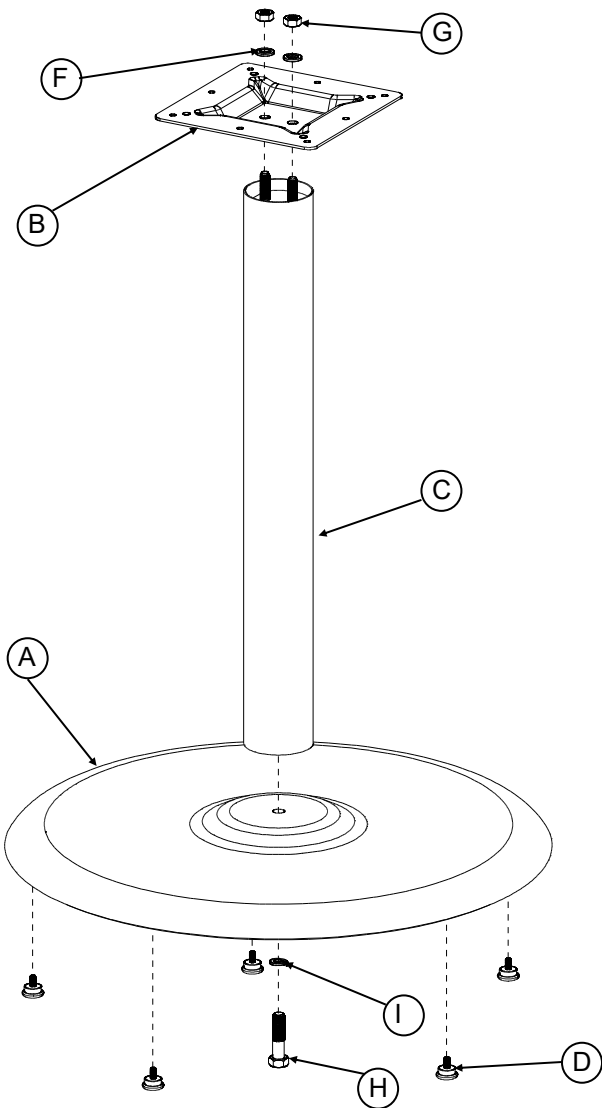

## Café Table - Round Base

Rev. 11-27-23

(A) x 1

(B) x 1

(C) x 1

(D) x 5

(F) x 2

(E) x 8

(G) x 2

(H) x 1

(I) x 1

# 2

Attach base to table top

**NOTE:** Table top may vary in shape and size from what is shown.

Marco Group, Inc.  
5400 Doniphan Dr.  
Neosho, MO 64850  
[www.madebymarco.net](http://www.madebymarco.net)