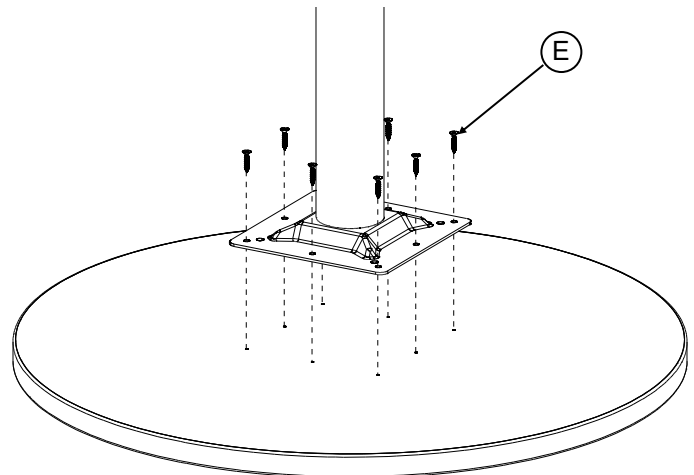

## Café Table - Round Base

Rev. 11-27-23

(A) x 1

(B) x 1

(C) x 1

(D) x 5

(F) x 2

(E) x 8

(G) x 2

(H) x 1

(I) x 1

# 2

Attach base to table top

**NOTE:** Table top may vary in shape and size from what is shown.

Marco Group, Inc.  
5400 Doniphan Dr.  
Neosho, MO 64850  
[www.madebymarco.net](http://www.madebymarco.net)