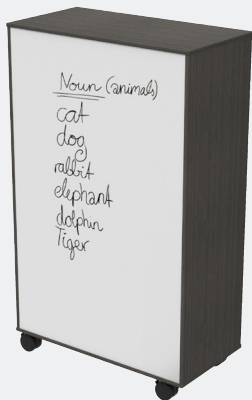

White dry erase panel on the back provides a mobile writing surface where needed.